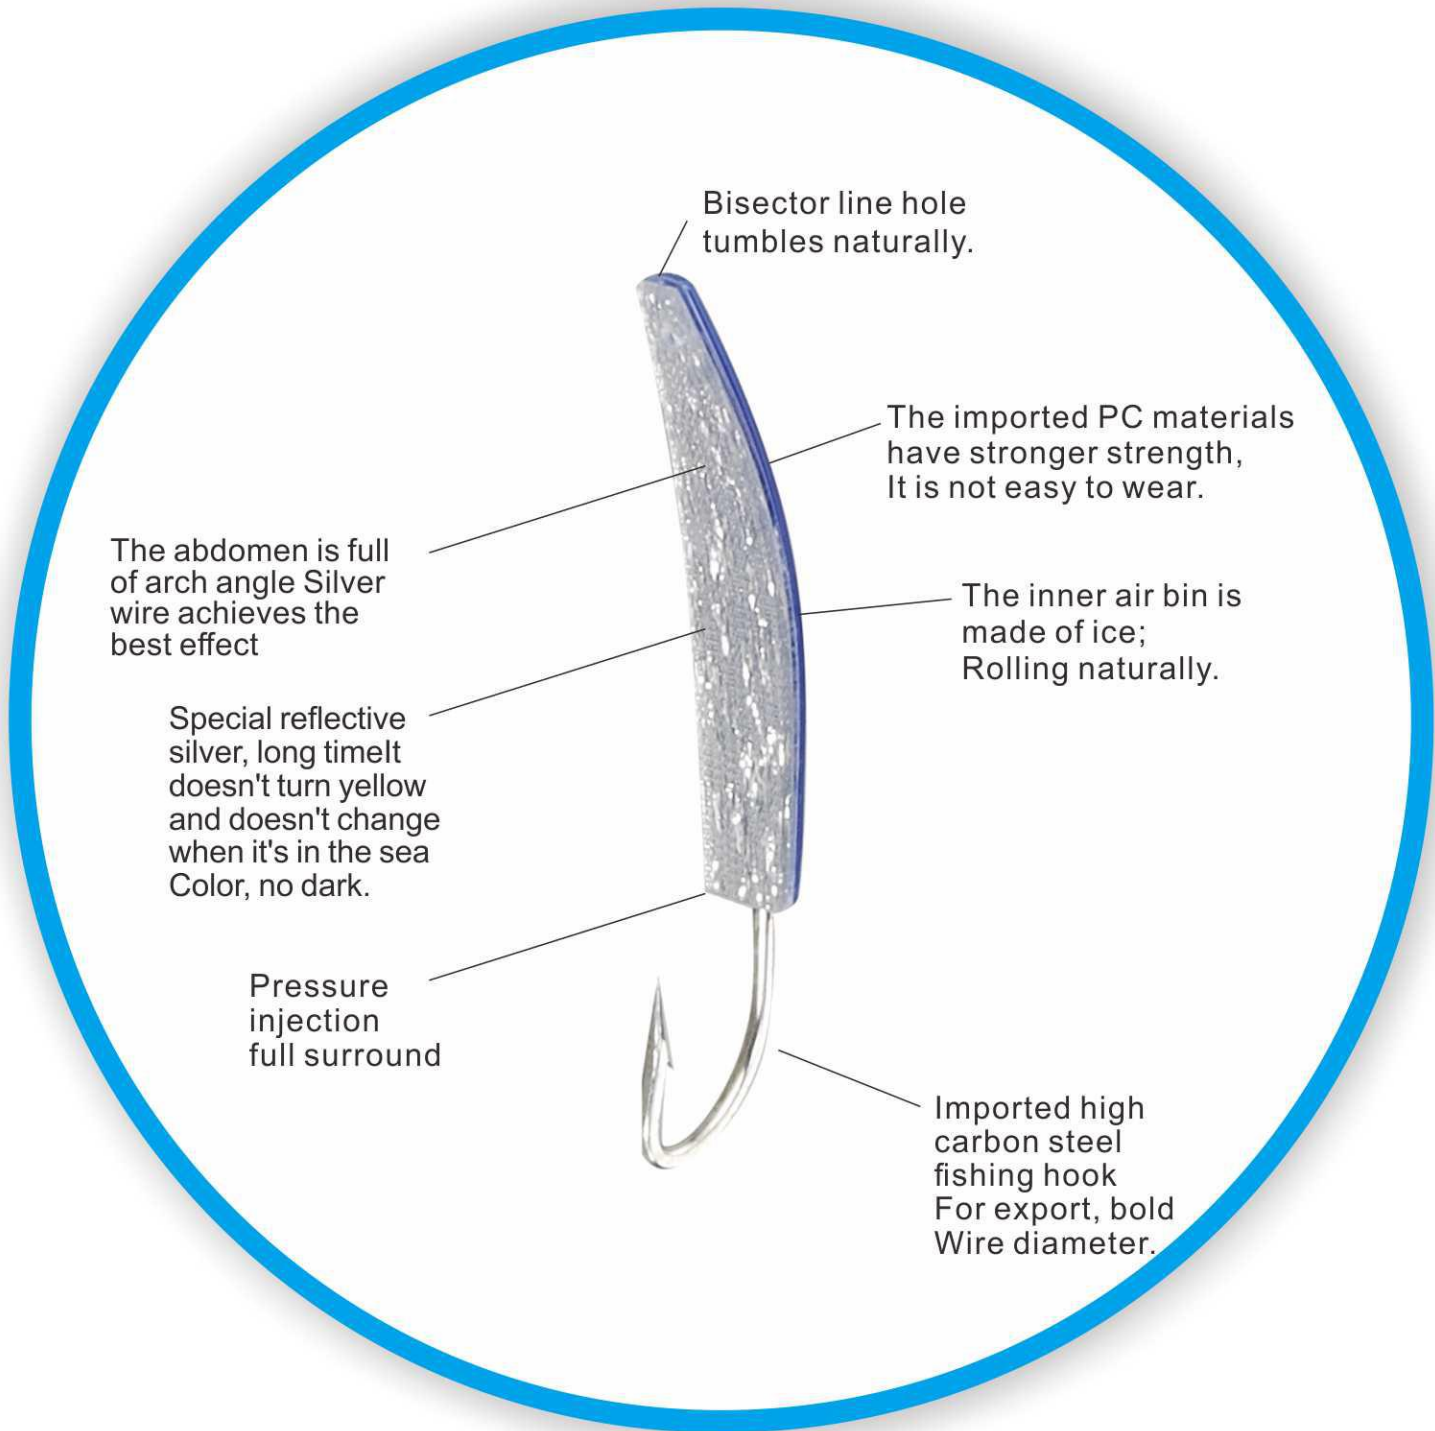

Reflective surface:

Imported reflective silver wire is adopted; The bait rolls in the sea, penetrating the silver light further, Excellent fish lure effect, the area of bow corner abdomen is full of reflective silver, reaching the maximum Fish area

7cm

8cm

9cm

10cm

Colour	Agate blue				Manau red				Agate orange				Agate powder			
size	7cm	8cm	9cm	10cm	7cm	8cm	9cm	10cm	7cm	8cm	9cm	10cm	7cm	8cm	9cm	10cm
Packing	2PCS				2PCS				2PCS				2PCS			
10 Bags / Box																

Bisector line hole
tumbles naturally.

The imported PC materials
have stronger strength,
It is not easy to wear.

The abdomen is full
of arch angle Silver
wire achieves the
best effect

The inner air bin is
made of ice;
Rolling naturally.