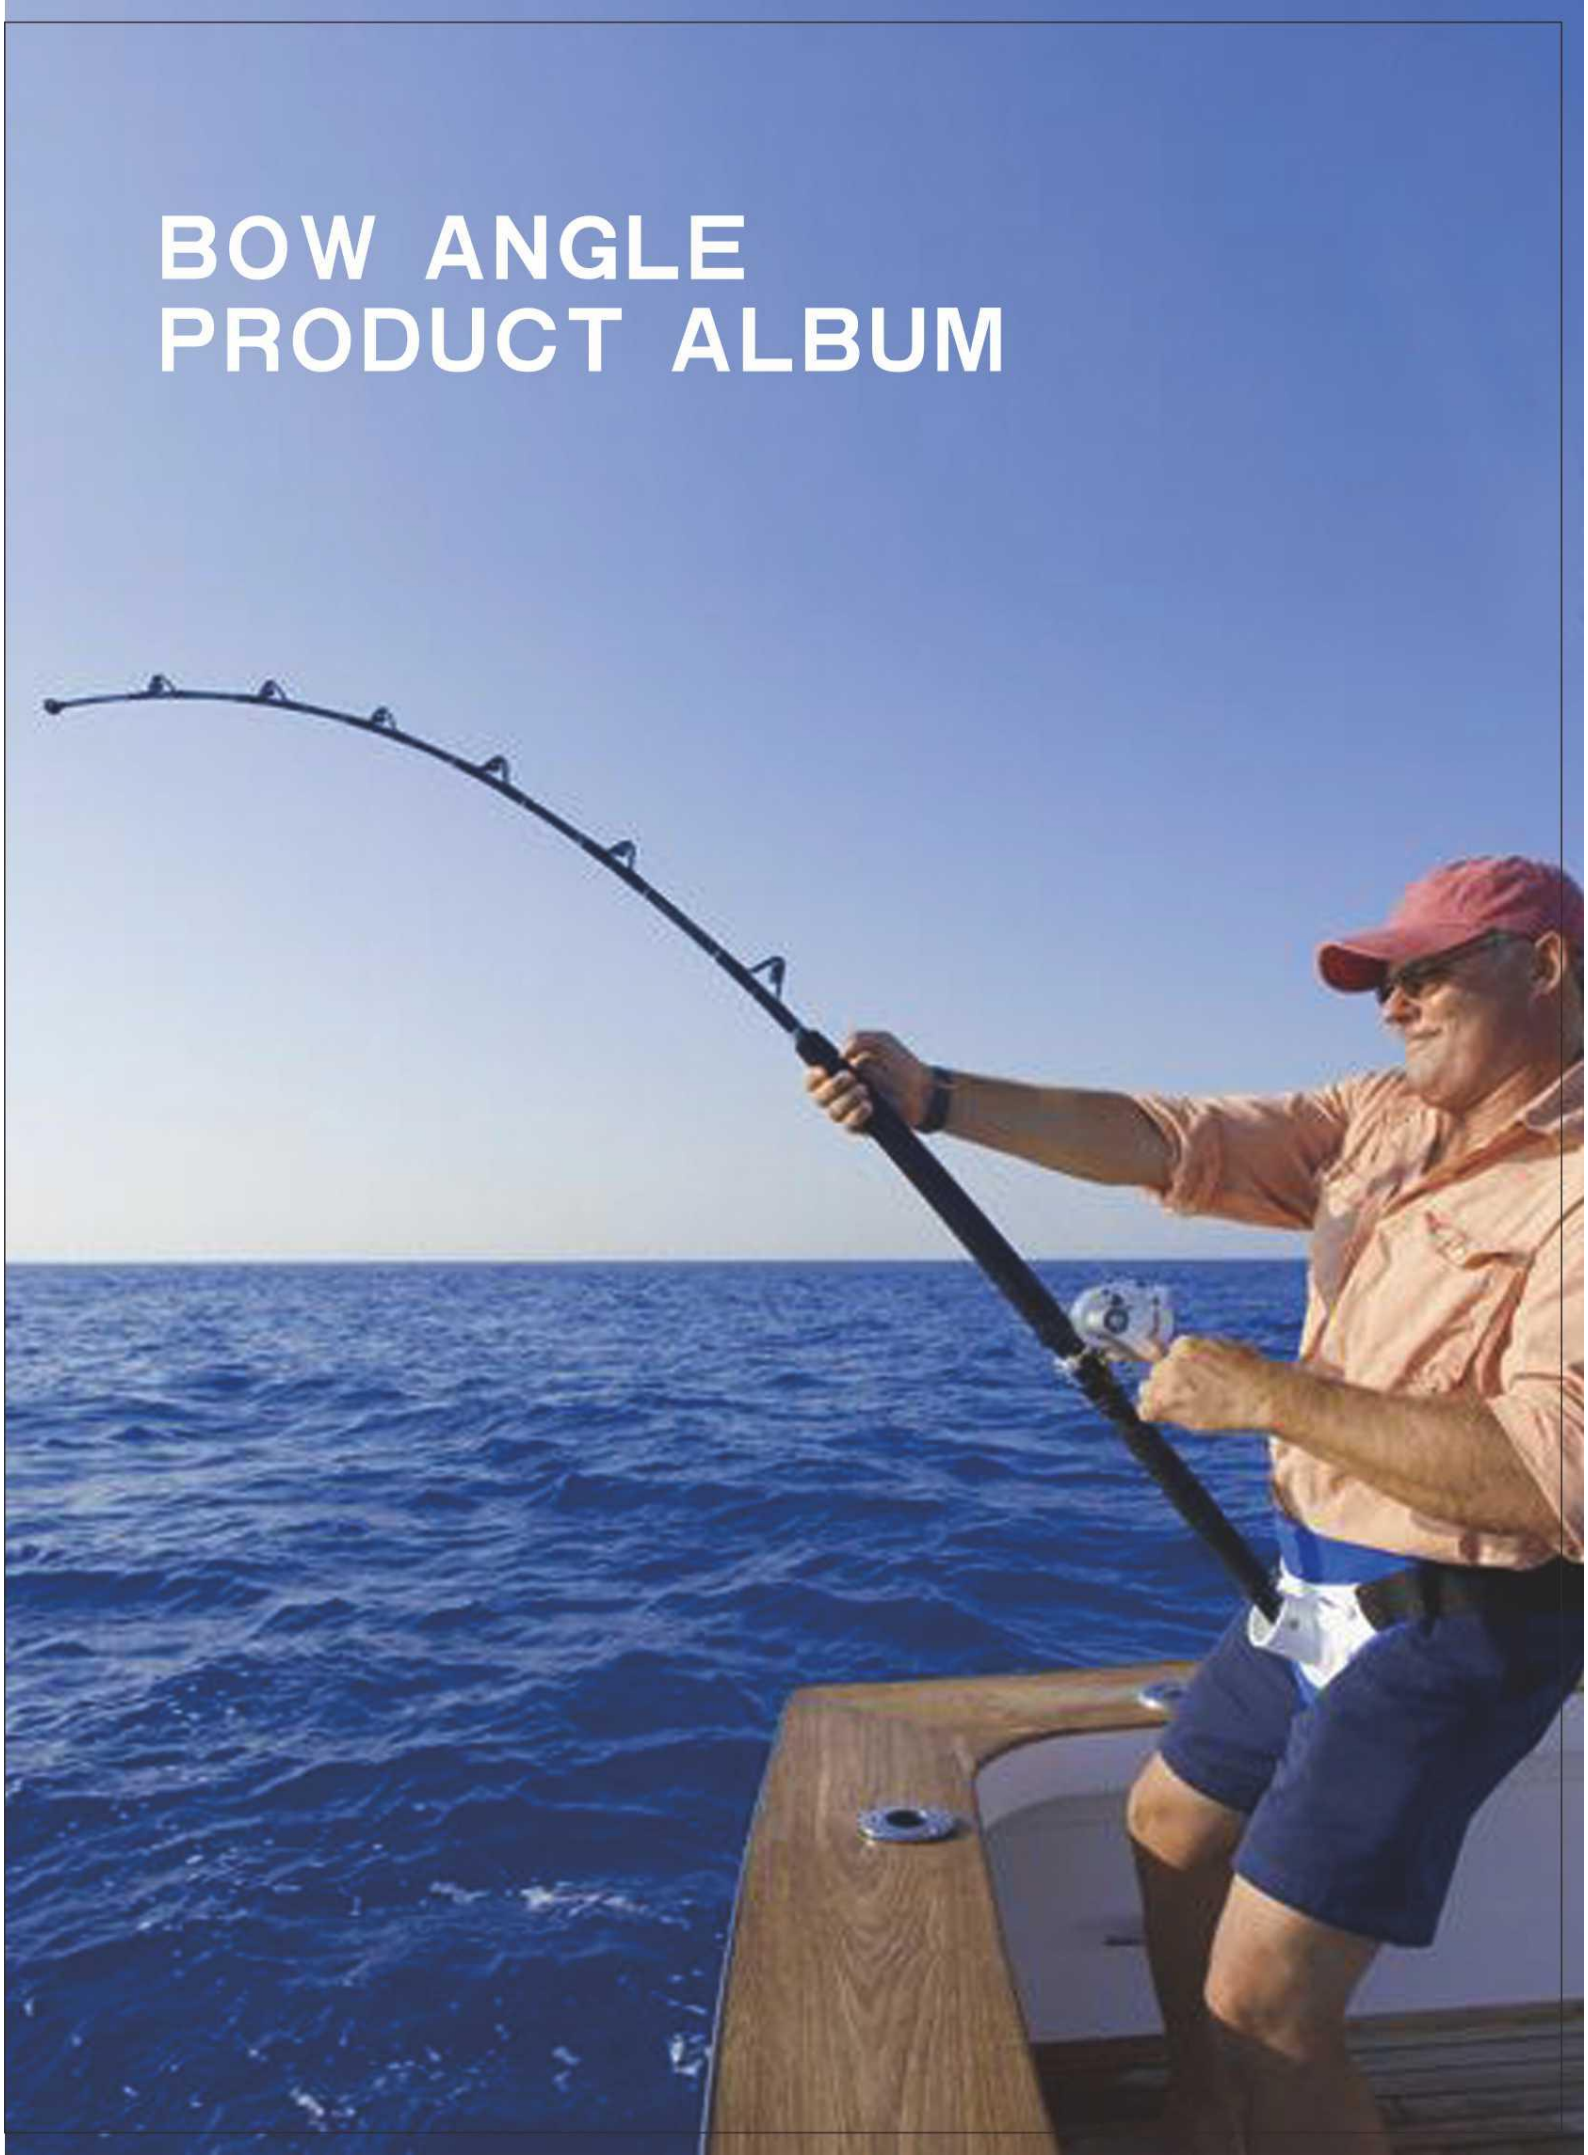

BOW ANGLE PRODUCT ALBUM

水面は弓の角

水面系スツキリ
牛角スコープ

Semi transparent color series

For fish species:

Mackerel, Yanzi, sea wolf, huangxiangyu, tuna, ghost knife, etc

Hippocampal hook:

Thick wire diameter, new antirust coating, special steel thick wire diameter, And repeated tests. The bait body is made of imported PC raw material, with brighter color and higher strength, so it is not easy to take off fishing.

Reflective surface:

Imported reflective silver wire is adopted; The bait rolls in the sea, penetrating the silver light further, Excellent fish lure effect, the area of bow corner abdomen is full of reflective silver, reaching the maximum Fish area